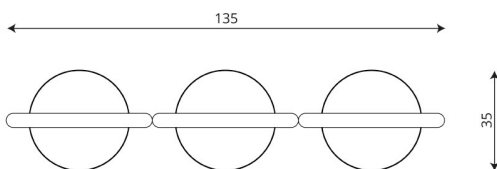

Product technical sheet

PARK 0935

Product data

Length	135 cm
Width	35 cm
Total height	95 cm
Availability of spare parts	YES
Color options	

Data is subject to change without prior notice.

Material specification

- Powder galvanized and powder coated steel construction,
- Stainless steel screws and/or screws covered with plastic caps,

Additional information

- small architecture, complementary element of the playground;
- no sharp edges or chinks that would pose a danger of jimmieing the head, fingers or any other body parts;
- render is for reference only, the actual appearance of the equipment and its color may vary;