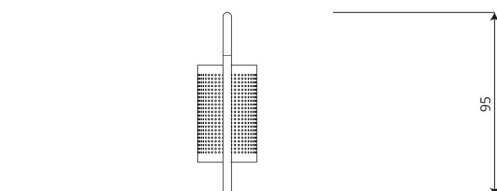

Guarantee

- **30** 30 year guarantee - Structural strength of steel and stainless steel components
- **15** 15 year guarantee - Structural failure of steel and stainless steel, for dynamic equipment
- **10** 10 year guarantee - Structural failure of high density polyethylene and high pressure laminates components
- **5** 5 year guarantee - Corrosion of stainless steel and hot dip galvanized and powder coated components; against bark beetles and rot in case of wooden structural elements

Detailed information in the guarantee card

Vinci Group Sp. z o.o.
Seminaryjna 9 Street
99-400 Łowicz

VAT: 534-250-14-46
PHONE: +48 42 203 24 99 ext. 26
M: +48 793 404 991

biuro@vinci-play.com
info@vinci-play.com
www.vinci-play.com